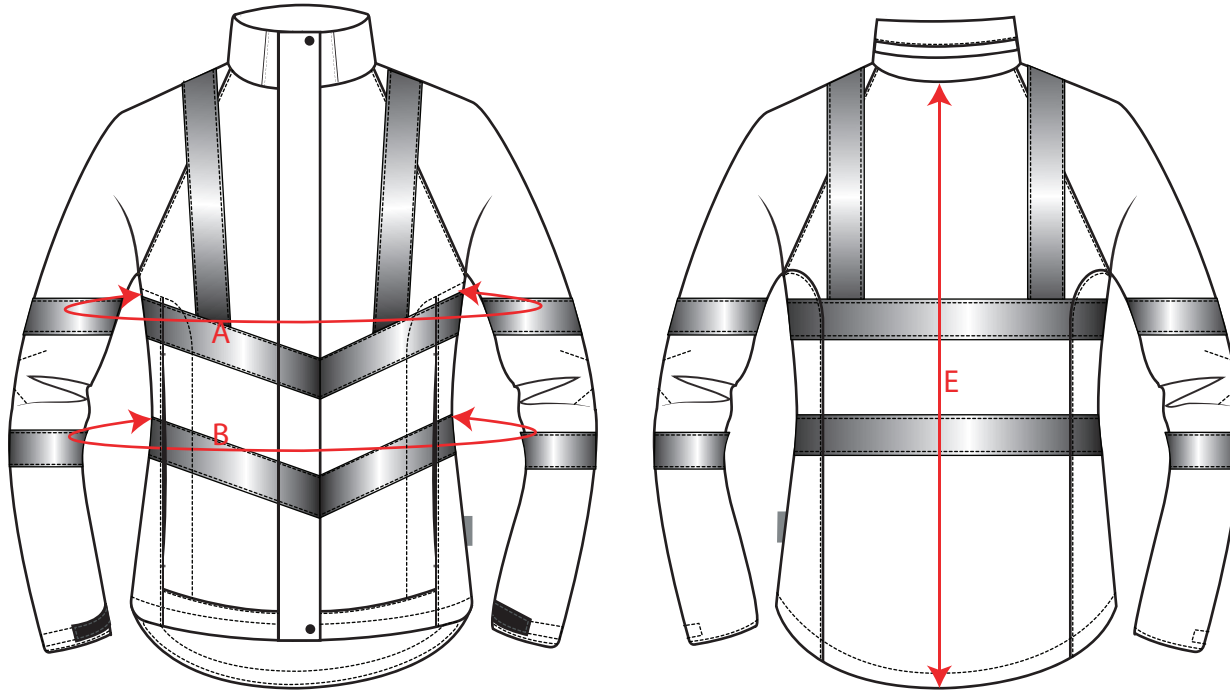

STYLE NO: LW70

DESCRIPTION: Hi Vis Ladies Breathable Jacket

Colourway

Hi Vis Yellow

Hi Vis Orange

Measurements LW70

	XS	S	M	L	XL	XXL	3XL	TOL	Audit	Actual
UK Ladies Size	6	8-10	12-14	16	18-20	22-24	26			
To Fit Chest	72-80	84-88	92-96	100-104	108-112	116-120	124-128		Size	Size
Jacket Chest	A 96	104	112	120	128	136	144			
Waist	B 90	98	106	114	122	130	138			
Centre Back to Hem	E 74	75	76	77	78	79	80			