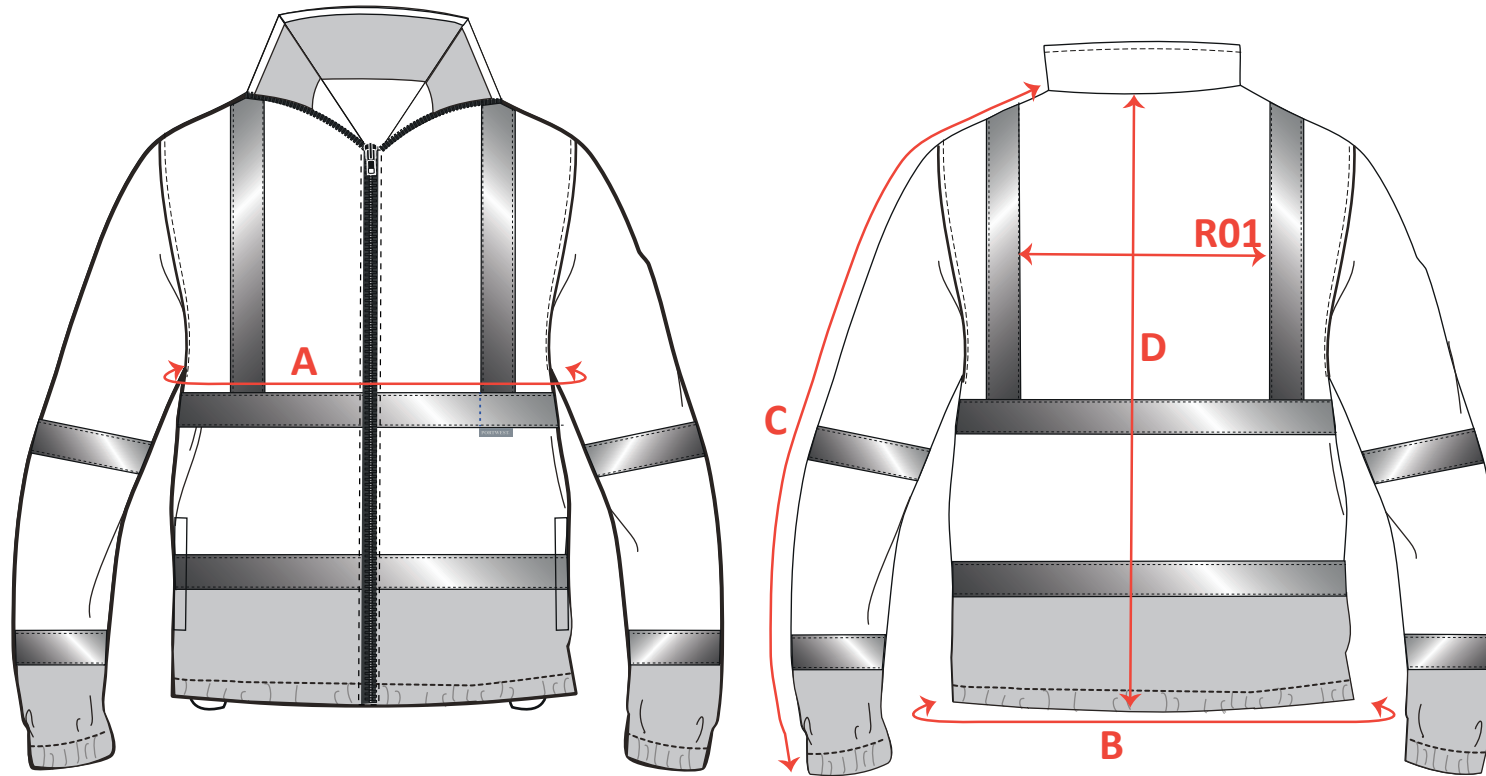

STYLE NO: F301

DESCRIPTION: Fleece

FABRIC: 100% Polyester Anti-pill Finish, 300g/m2.

COLOUR: Yellow, Orange

Measurements in cm:		XS	S	M	L	XL	XXL	3XL	4XL	5XL
		80-88	92-96	100-104	108-112	116-124	128-132	136-144	148-152	156-162
A	Chest	111	114	122	130	138	146	154	162	170
B	Hem	111	114	122	130	138	146	154	162	170
C	Collar to cuff	82	82	82	83	84	85	86	87	87
D	Centre Back Length	76	78	78	80	80	80	82	82	82
R01	Distance between vertical bands of reflective tape	26	27	29	31	32	34	35	37	38